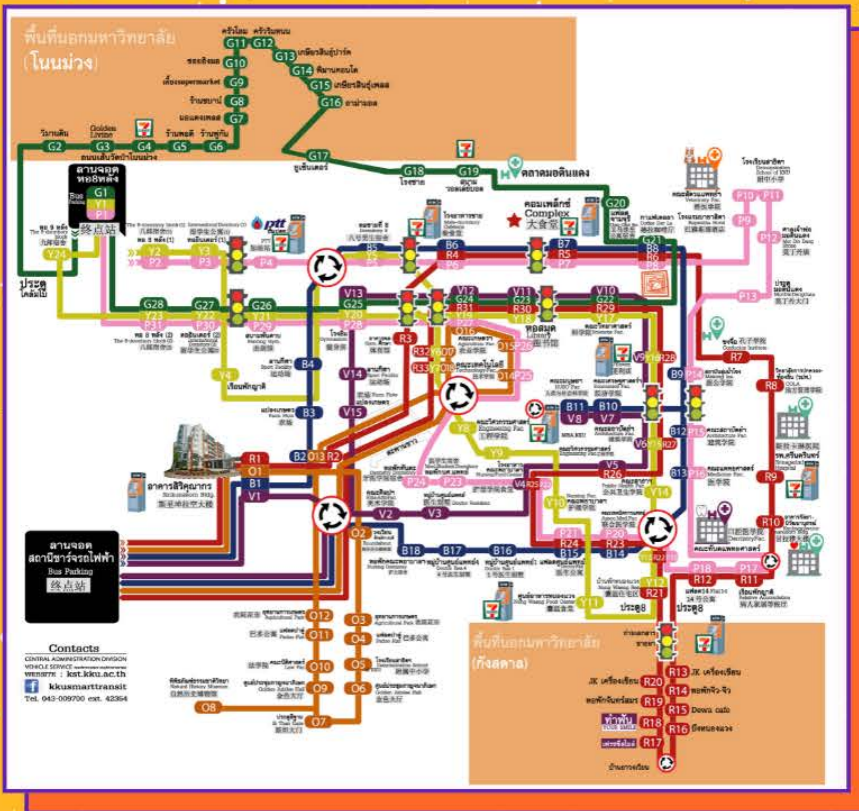

# Free Shuttle Bus

The new KKU electric shuttle bus reiterates the Green & Smart Campus policy with services that will make the lives of KKU people more liveable.

## Route Map